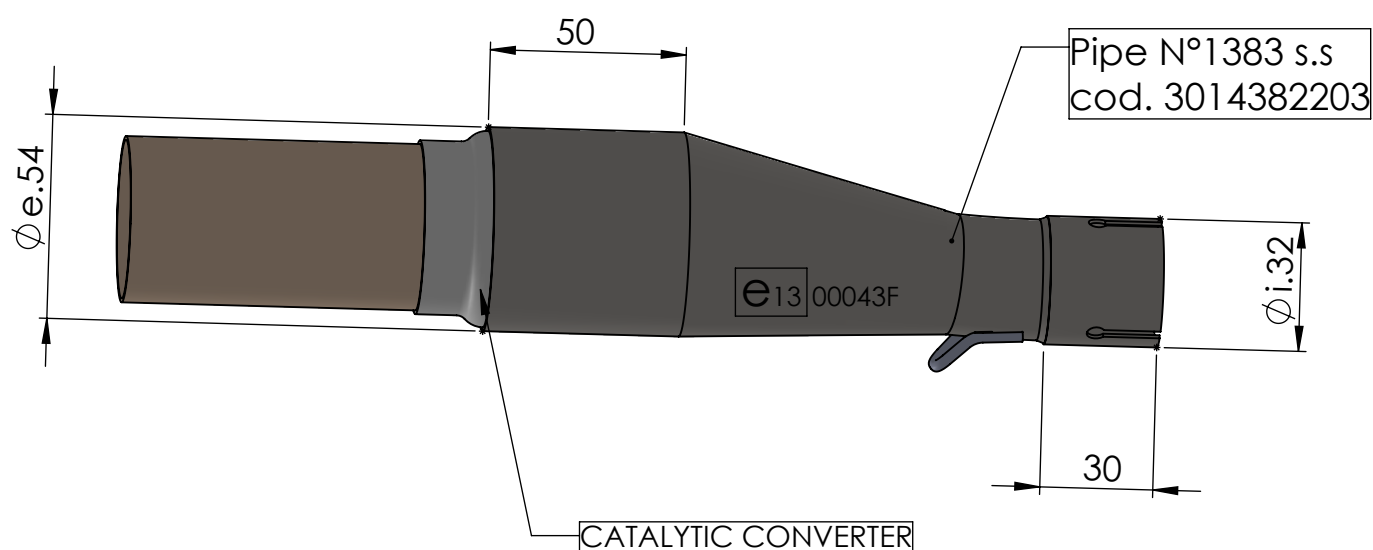

# EU-APPROVED CATALYTIC CONVERTER MANIFOLD

**ART. 16054**

PIAGGIO VESPA GTS 125 i.e. / SUPER

SUITABLE FOR LEOVINCE ART. 14382E-14382EK-14080-14080K