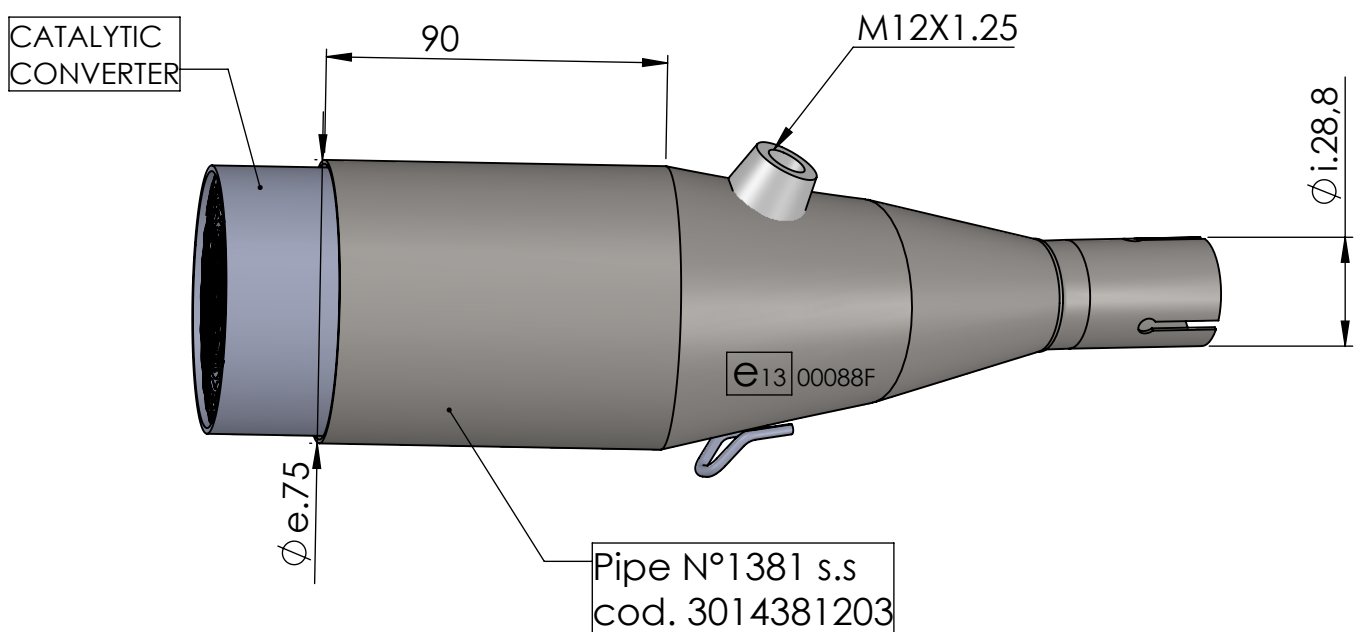

EU-APPROVED CATALYTIC CONVERTER MANIFOLD

ART. 16053

HONDA SH 350i

SUITABLE FOR LEOVINCE ART 14381E-14381EK-14079-14079K